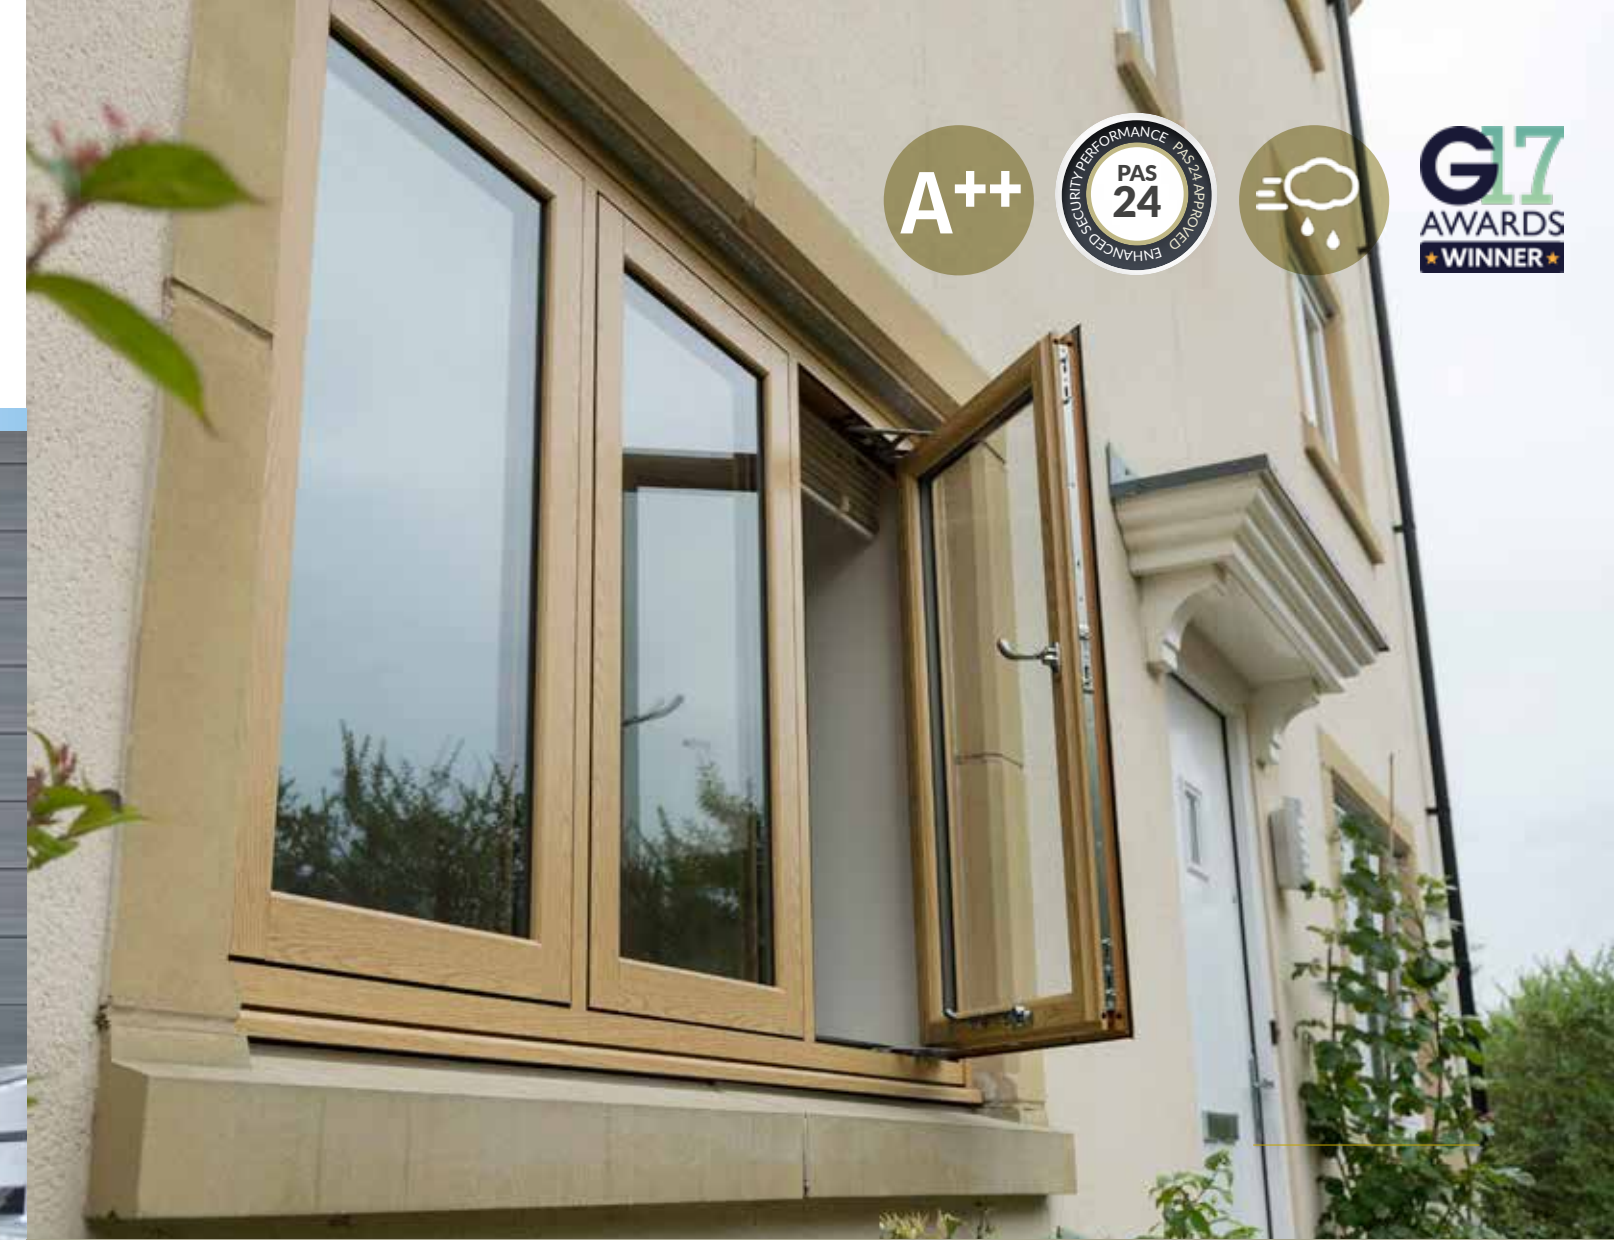

Flush Windows

Flush Windows

Designed to replicate the appearance of timber, Flush windows are distinguished by sashes that close into the frame and finish flush with the face of the window. Flush windows typically have frames that appear the same width, known as 'equal sightlines' this look is achieved using dummy sashes, something that undoubtedly improves the overall appearance of your property.

Key Features & Benefits:

- Sleek slimline frames
- Dummy peg stay option
- Traditional butt or mitred joint
- Exquisite Georgian bar option
- Unique night vent facility
- Excellent, energy, thermal and weather performance
- Enhanced security PAS 24 Approved
- Double or triple glazing available A++
- Low maintenance PVC-U frames
- Available in a range of hand-picked Heritage woodgrain finishes